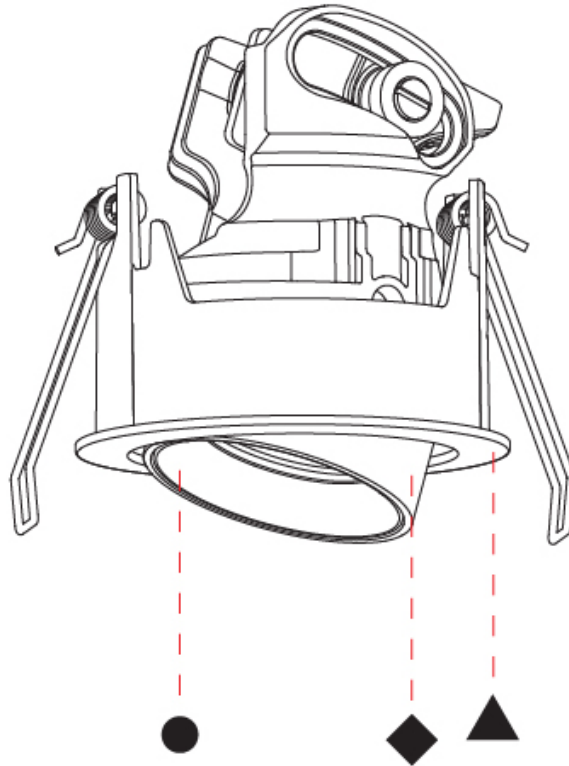

INVADER COMPACT ADJUSTABLE RECESSED

A35813-

PROJECT

TYPE

SPECIFIER

QUANTITY

DATE

A