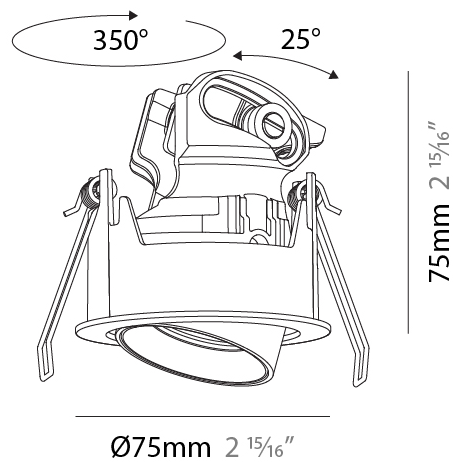

GENERAL

Series: Invader Compact
Subseries: Invader Compact Adjustable
Brand: Prolicht
Division: Architectural
Mounting Type: Recessed
Mounting Location: Ceiling
Subcategory: Downlight

PHYSICAL

Shape: Round
Diameter (mm): 75
Diameter (in): 2 15/16
Height (mm): 75
Height (in): 2 15/16
Ceiling Thickness (mm): 1 - 25
Ceiling Thickness (in): 1/16 - 1
Min. Recessing Depth (mm): 85
Min. Recessing Depth (in): 3 3/8
Light Distribution: Downlight
Fixture Finish: SSR / BKV / CWI / CRY / HAB / UFT / ITA / RUA / FTG / MYG / LOD / PUS / FRO / FUP / KIA / POP / BLS / SPG / MEY / GOH / GUM / CHC / COM / ABZ / JAG / OBR / MOS / ROR
Fixture Material: Aluminum
Cut-out Measurements: D. 68mm / 2 11/16"

ELECTRICAL

Lamp Type: LED (Zhaga Standard)
Input Wattage (W): 11
Total Output Wattage (W): 10
Dimming: Dali Dimming
Driver Included: No
Driver Location: Recessed Housing
Driver Type: Constant Current - 120Vac
Housing: See Components
Input Voltage (V): 120
Constant Current (MA): 250

LED

Number of LEDs: 1
Color Temperature (°K): Warm Dim
Max. Delivered Lumen (lm): 862
Nominal Lumen (lm): 1004
CRI: >90 CRI
Lamp Life (hrs): 50000

OPTICAL

Reflector°: 24 / 40 / 54
Adjustability: Rotational 350° / Tilt 25°

RATINGS AND CERTIFICATIONS

Certified By: Certified for North American Standards
IP rating: IP40