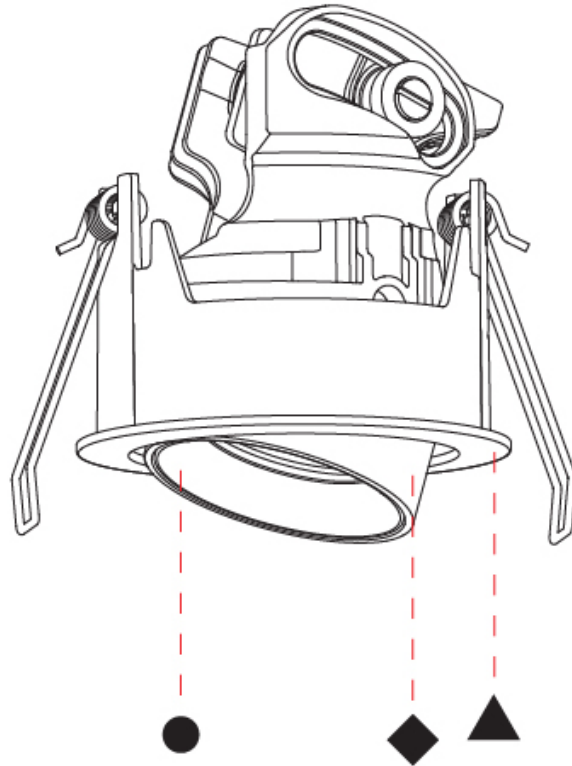

INVADER COMPACT ADJUSTABLE RECESSED

A35814-

PROJECT

TYPE

SPECIFIER

QUANTITY

DATE

A