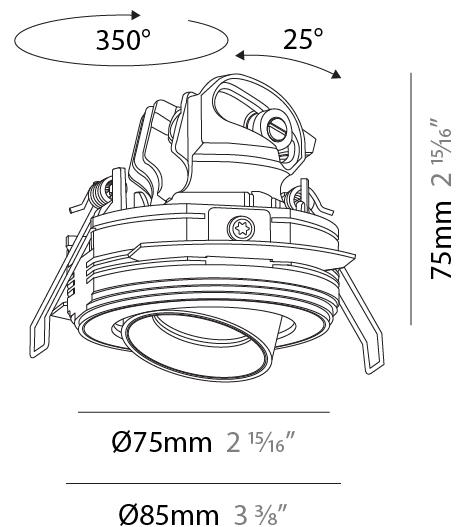

GENERAL

Series: Invader Compact
Subseries: Invader Compact Adjustable
Brand: Prolicht
Division: Architectural
Mounting Type: Trimless
Mounting Location: Ceiling
Subcategory: Downlight

PHYSICAL

Shape: Round
Diameter (mm): 75
Diameter (in): 2 15/16
Height (mm): 75
Height (in): 2 15/16
Ceiling Thickness (mm): 10 / 12 / 15
Ceiling Thickness (in): 3/8 or 1/2 or 9/16
Min. Recessing Depth (mm): 85
Min. Recessing Depth (in): 3 3/8
Light Distribution: Downlight
Fixture Finish: SSR / BKV / CWI / CRY / HAB / UFT / ITA / RUA / FTG / MYG / LOD / PUS / FRO / FUP / KIA / POP / BLS / SPG / MEY / GOH / GUM / CHC / COM / ABZ / JAG / OBR / MOS / ROR
Fixture Material: Aluminum
Cut-out Measurements: D. 86mm / 3 3/8"

ELECTRICAL

Lamp Type: LED (Zhaga Standard)
Input Wattage (W): 11
Total Output Wattage (W): 10
Dimming: Dali Dimming
Driver Included: No
Driver Location: Recessed Housing
Driver Type: Constant Current - 120Vac
Housing: See Components
Input Voltage (V): 120
Constant Current (MA): 250

LED

Number of LEDs: 1
Color Temperature (°K): Warm Dim
Max. Delivered Lumen (lm): 862
Nominal Lumen (lm): 1004
CRI: >90 CRI
Lamp Life (hrs): 50000

OPTICAL

Reflector°: 24 / 40 / 54
Adjustability: Rotational 350° / Tilt 25°

RATINGS AND CERTIFICATIONS

Certified By: Certified for North American Standards
IP rating: IP40